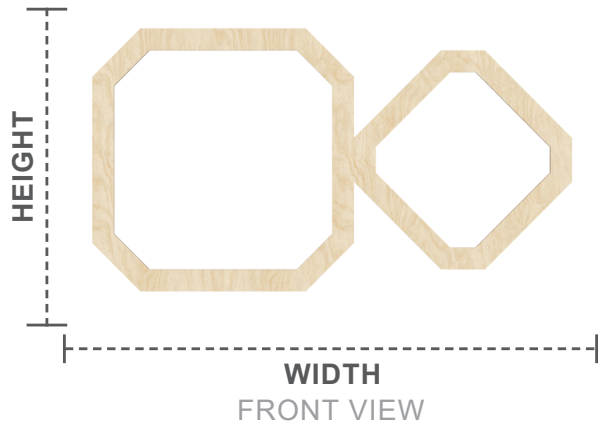

# STAIN GRADE 2-PIECE WOOD FRETWORK

STYLE

**LOCKHART**

**THICKNESS**  
SIDE VIEW

40" x 23 3/8"  
**LARGE**

26 1/4" x 15 3/8"  
**MEDIUM**

19 3/8" x 11 3/8"  
**SMALL**

12 5/8" x 7 3/8"  
**EXTRA SMALL**

**PANEL CONSTRUCTION:** Wood grain veneer over substrate. 3/8" or 1/4" thickness.

**USAGE:** Commercial or residential walls & ceilings. Not suitable for areas exposed to water or for outdoor applications.